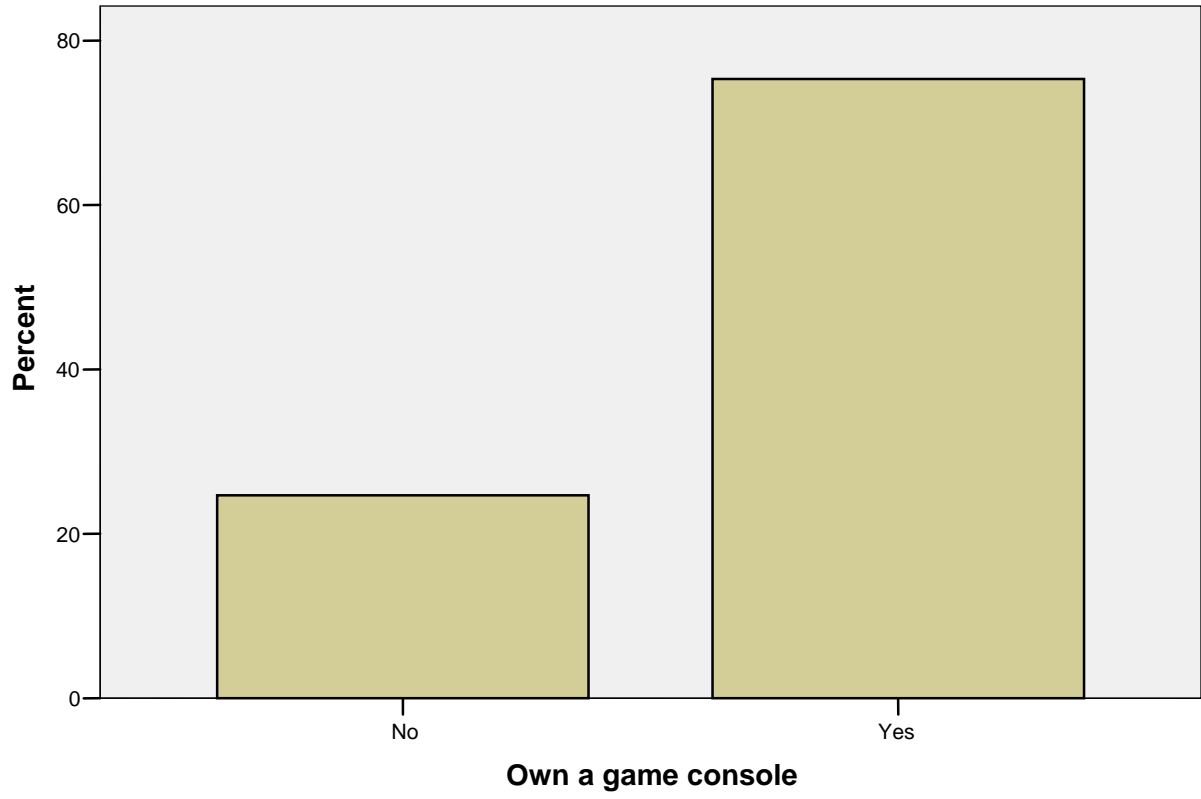

Total	84	100.0	

Disadvantage of game consoles

		Frequency	Percent	Valid Percent	Cumulative Percent
Valid	None	1	1.2	2.0	2.0
	No body exercise	15	17.9	29.4	31.4
	Lose friends	23	27.4	45.1	76.5
	Cost of acquisition	6	7.1	11.8	88.2
	Cost of games	3	3.6	5.9	94.1
	Everything	3	3.6	5.9	100.0
	Total	51	60.7	100.0	
Missing	System	33	39.3		
Total		84	100.0		

Type of play

		Frequency	Percent	Valid Percent	Cumulative Percent
Valid	Alone	3	3.6	5.3	5.3
	Most of the time alone	17	20.2	29.8	35.1
	Sometimes alone, sometimes with others	33	39.3	57.9	93.0
	Most of the time with friends	3	3.6	5.3	98.2
	Always with parents	1	1.2	1.8	100.0
	Total	57	67.9	100.0	
Missing	System	27	32.1		
Total		84	100.0		

Also own

		Frequency	Percent	Valid Percent	Cumulative Percent
Valid	0	9	10.7	12.7	12.7
	1	27	32.1	38.0	50.7
	2	23	27.4	32.4	83.1
	3	12	14.3	16.9	100.0
	Total	71	84.5	100.0	
Missing	System	13	15.5		
Total		84	100.0		

Bar Chart

Own a game console